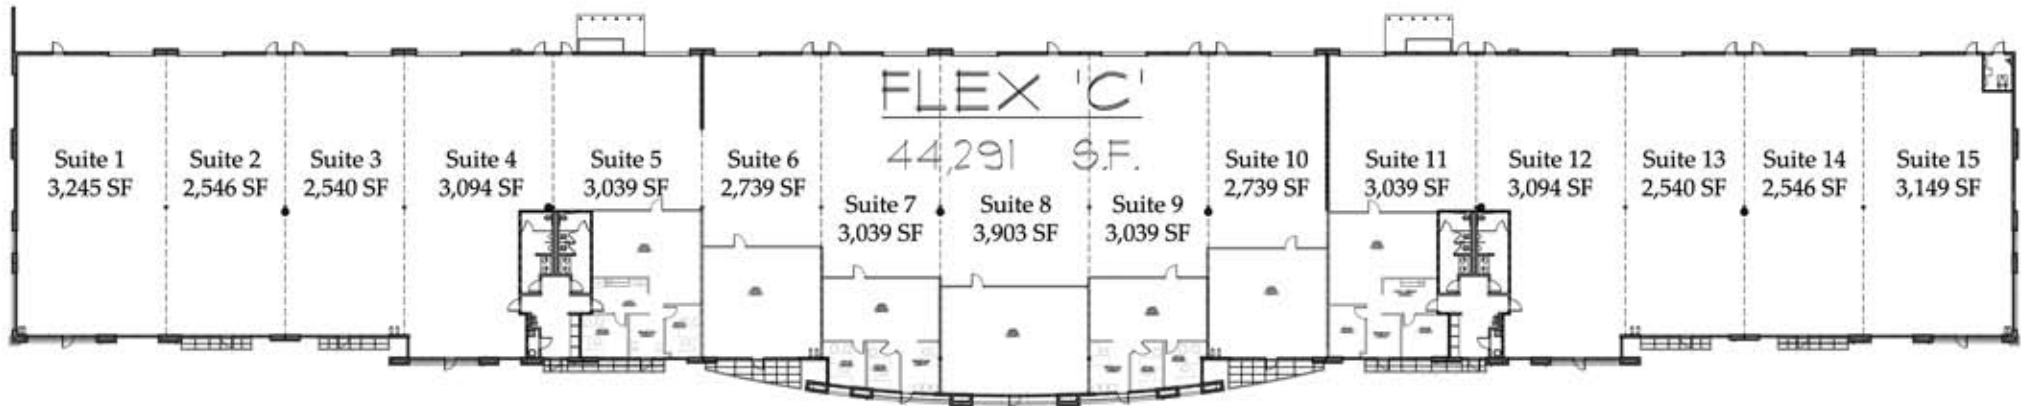

Service Flex Building C
9035 East Pima Center Parkway
Scottsdale, Arizona 85258

P I M A C E N T E R
N.W.C. LOOP 101 & VIA DE VENTURA
SALT RIVER PIMA - MARICOPA INDIAN COMMUNITY